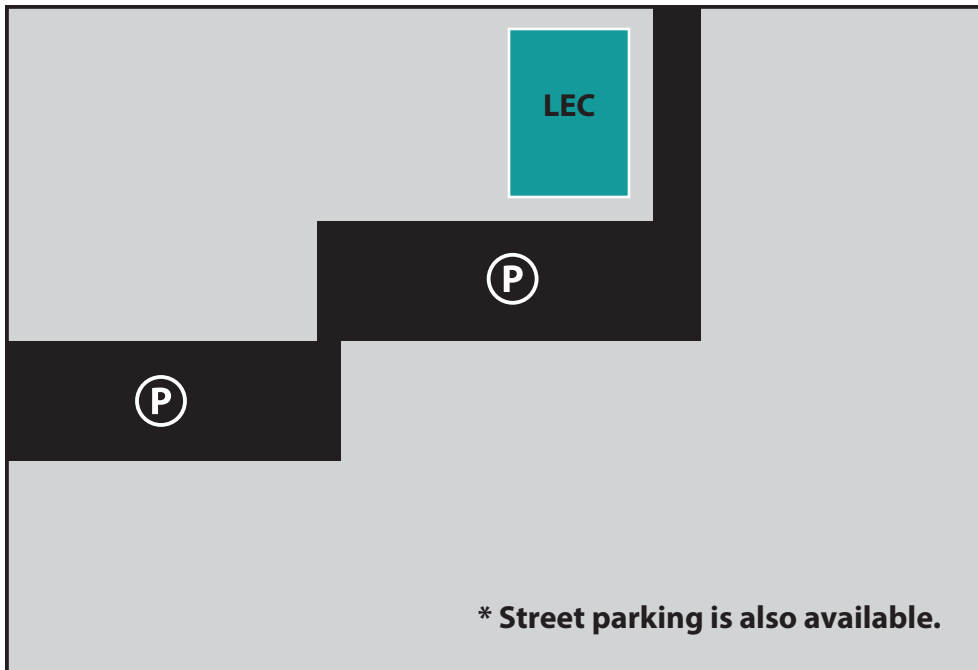

# Construction Parking Map

WALL STREET

TEXAS STREET

\* Street parking is also available.

E WORTH STREET

	<b>Available Parking *</b>
	<b>Gym / Childrens Ed</b>
	<b>Education as Labeled</b>
	<b>Worship Center</b>
	<b>Paradise Pond</b>
	<b>Construction Zone</b>