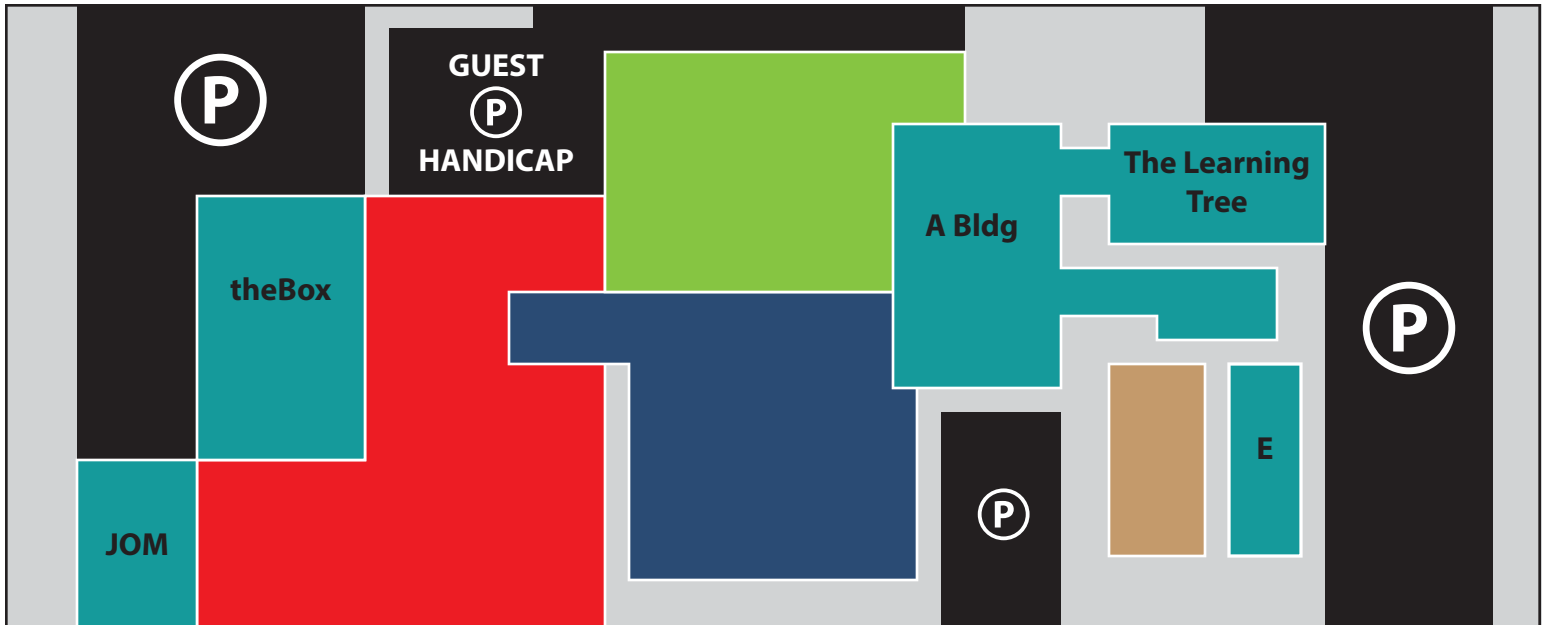

# Construction Parking Map

WALL STREET

TEXAS STREET

\* Street parking is also available.

E WORTH STREET

	<b>Available Parking *</b>
	<b>Gym / Childrens Ed</b>
	<b>Education as Labeled</b>
	<b>Worship Center</b>
	<b>Paradise Pond</b>
	<b>Construction Zone</b>